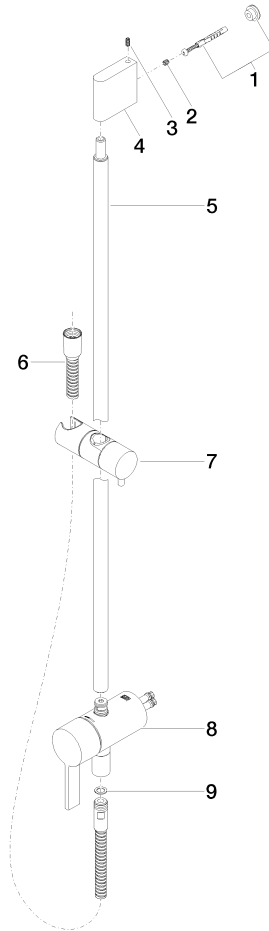

**Concealed single-lever mixer with integrated shower connection with shower set without hand shower - Champagne (22kt Gold)**

IMO

36 111 970

- metal shower hose 1750mm with integrated anti-twist protection
- slide bar
- Pipe diameter 18 mm

Concealed single-lever mixer with integrated shower connection with shower set without hand shower - Champagne (22kt Gold)

IMO

36 111 970

mm [inches]

**Concealed single-lever mixer with integrated shower connection with shower set without hand shower - Champagne (22kt Gold)**

IMO

36 111 970

Parts for other finishes can be found here: [Chrome](#)

**Spare parts list**

No.	Item Number	Name	Quantity used	Delivery time
1	05 17 20 726 02 90	fixing set	1	2
2	09 31 11 049 90	pin	2	2
3	04 31 11 113 00 90	pin	2	2
4	08 17 97 054-47	holder	1	30
5	90 28 22 782 00-47	pipe	1	30
6	28 322 970-47	Metal shower hose 1/2" x 3/8" x 1750 mm - Champagne (22kt Gold)	1	30
7	12 580 970-47	Slide unit - Champagne (22kt Gold)	1	30
8	90 19 97 002 00-47	connection	1	30
9	90 14 20 026 00 90	seal	1	2